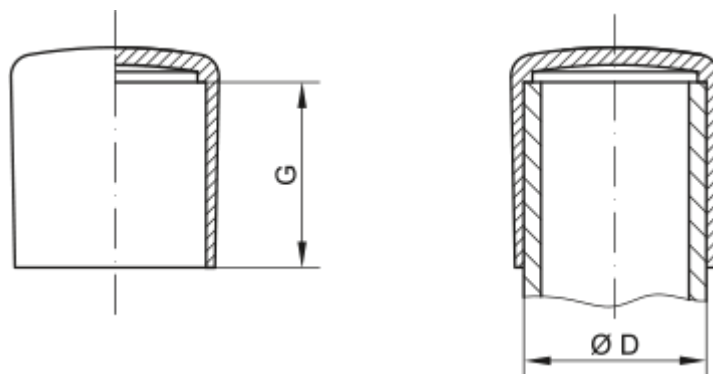

Data Sheet

Article number: 59GPN280ER5

Description: KLEE Cap for pipes GPN 280 - (Pipe size 5)

Measures

D = 5
G = 7.7